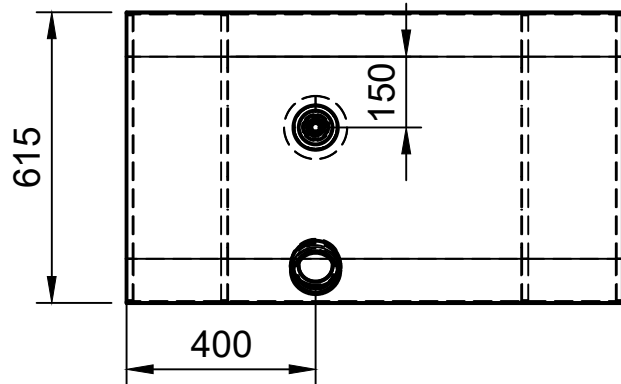

A (1:10)

MAN OEM: 81122015819

KOCAELİ METAL DEPO
+902623711442-46
gokhan.tunali@kmd.com.tr
www.kmd.com.tr

TITLE:
350X615X1050 MAN FUEL TANK

PRODUCT CODE: 3561105001	DATE:	LITER: 200 L
-----------------------------	-------	-----------------

DRAWN :	MATERIAL:		
APPROVED:	WEIGHT :	DWG NO:	
CUSTOMER:	SCALE : 1:16	SHEET 1 OF 1	A4